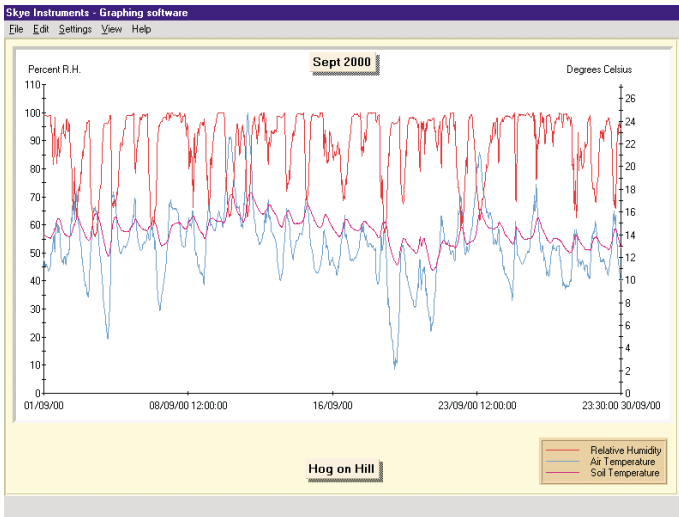

MINIMET

SkyeLynx Deluxe - sample graphs screen shots

SKYE INSTRUMENTS LTD
21, Ddole Enterprise Park, Llandrindod Wells, Powys, LD1 6DF, UK
Tel: +44(0)1597 824811 Fax: +44(0)1597 824812
Email: skyeemail@skyeinstruments.com Web: www.skyeinstruments.com