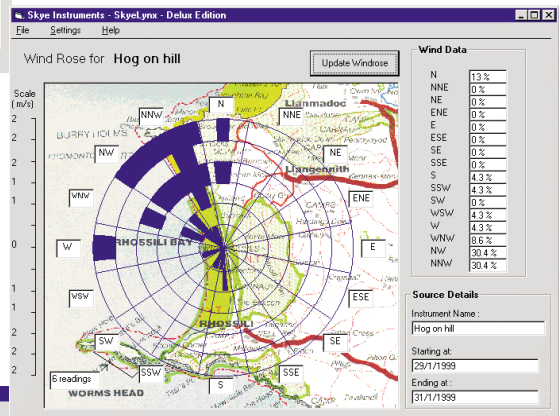

MINIMET

SkyeLynx Deluxe - sample graphs screen shots

SKYE INSTRUMENTS LTD
21, Ddole Enterprise Park, Llandrindod Wells, Powys, LD1 6DF, UK
Tel: +44(0)1597 824811 Fax: +44(0)1597 824812
Email: skyeemail@skyeinstruments.com Web: www.skyeinstruments.com