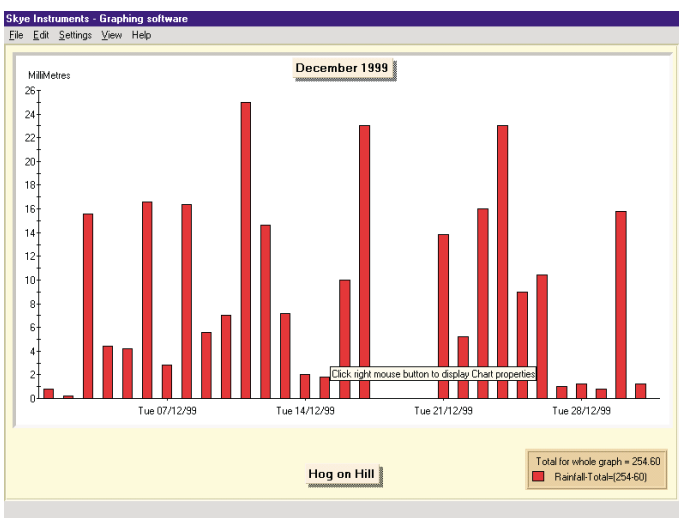

MINIMET

SkyeLynx Deluxe - sample graphs screen shots

SKYE INSTRUMENTS LTD
21, Ddole Enterprise Park, Llandrindod Wells, Powys, LD1 6DF, UK
Tel: +44(0)1597 824811 Fax: +44(0)1597 824812
Email: skyeemail@skyeinstruments.com Web: www.skyeinstruments.com