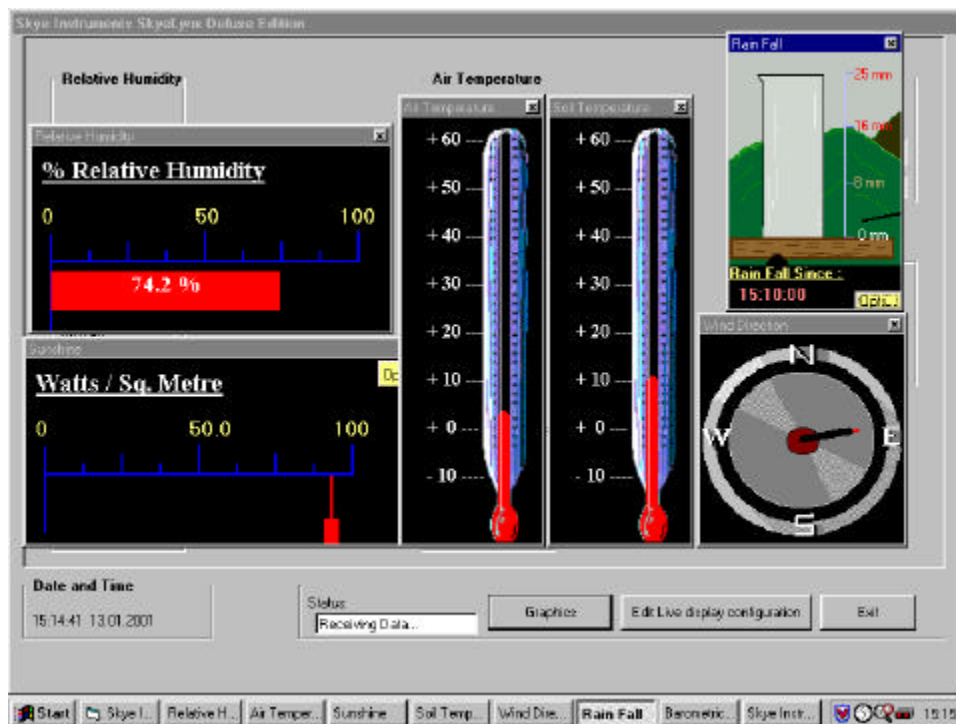

MINIMET

SkyeLynx Deluxe - Live data screen shot

SKYE INSTRUMENTS LTD
21, Ddole Enterprise Park, Llandrindod Wells, Powys, LD1 6DF, UK
Tel: +44(0)1597 824811 Fax: +44(0)1597 824812
Email: skyeemail@skyeinstruments.com Web: www.skyeinstruments.com