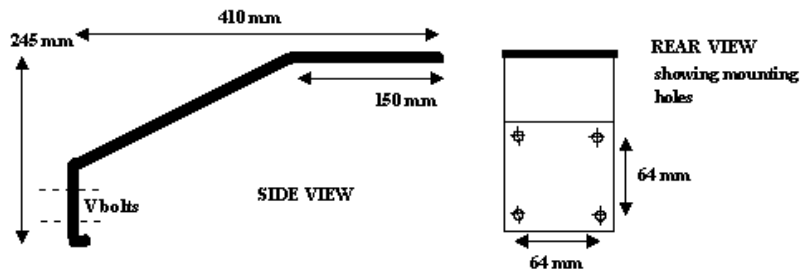

## Pole / Wall mounting Brackets

SKM 225 SHORT ARM BRACKET

SKM 226 LONG ARM BRACKET

SKM 229 BRACKET FOR UP TO 3 LEVELLING UNITS

These accessories are available for easy mounting of Skye products on poles, masts or vertical surfaces such as walls etc. They are constructed from stainless steel and white powder coated to produce corrosion and maintenance free structures. A set of 'U' bolts

is supplied with each bracket, enabling fixing to a pole of 50mm maximum diameter. The fixing holes can also be used to bolt to a wall.