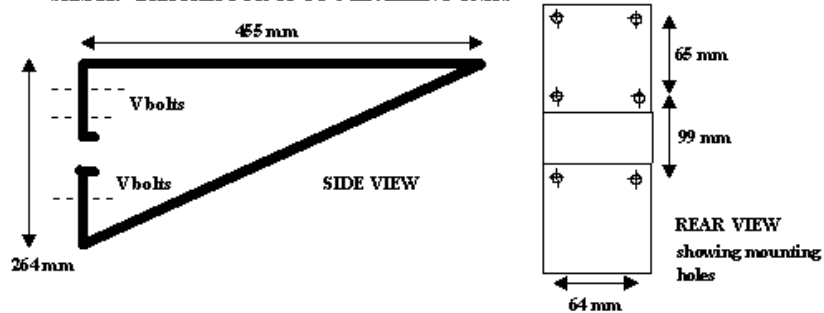

## Pole / Wall mounting Brackets

SKM 225 SHORT ARM BRACKET

SKM 226 LONG ARM BRACKET

SKM 229 BRACKET FOR UP TO 3 LEVELLING UNITS

These accessories are available for easy mounting of Skye products on poles, masts or vertical surfaces such as walls etc. They are constructed from stainless steel and white powder coated to produce corrosion and maintenance free structures. A set of 'U' bolts

is supplied with each bracket, enabling fixing to a pole of 50mm maximum diameter. The fixing holes can also be used to bolt to a wall.