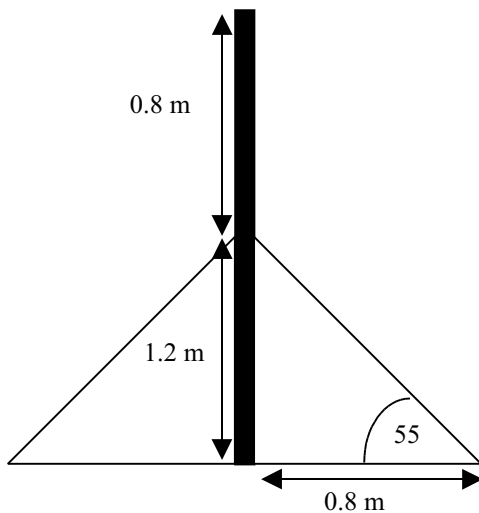

## WEATHER STATION MAST OPTIONS LENGTH OF GUYLINES

### STANDARD 2m MAST

Guyline length 1.4m

Guylines are supplied slightly long to allow for adjustment. The guyline fixing ring can be raised above 1m to tighten if necessary.

All dimensions are advisory and are adjustable per site.