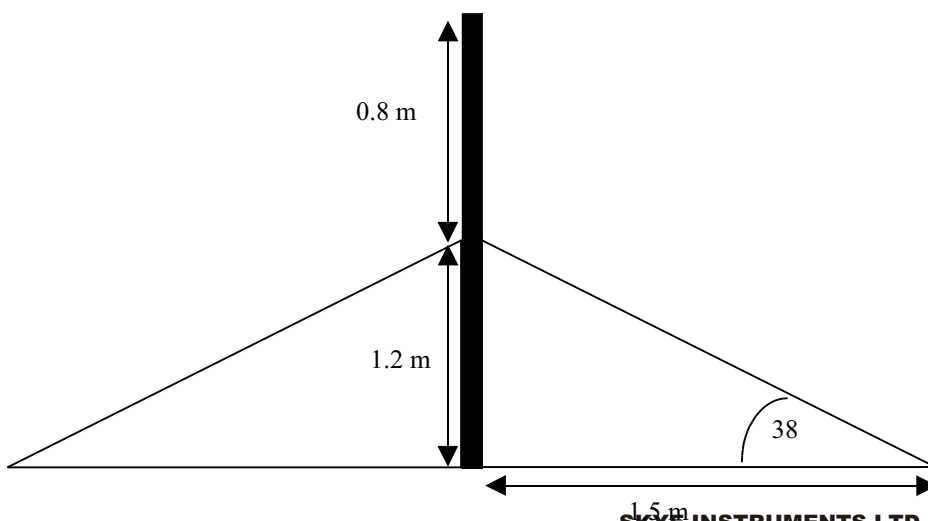

FOR WINDY SITES

Guyline length 1.9m