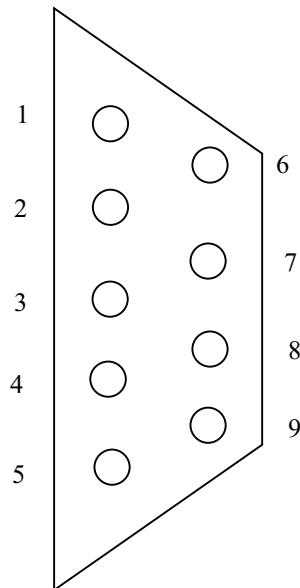

DATALOGGERS

Datalead Connector Pin Identification

Front (outside) view of D connector

SKYE INSTRUMENTS LTD

21, Ddole Enterprise Park, Llandrindod Wells, Powys, LD1 6DF, UK

Tel: +44(0)1597 824811 Fax: +44(0)1597 824812