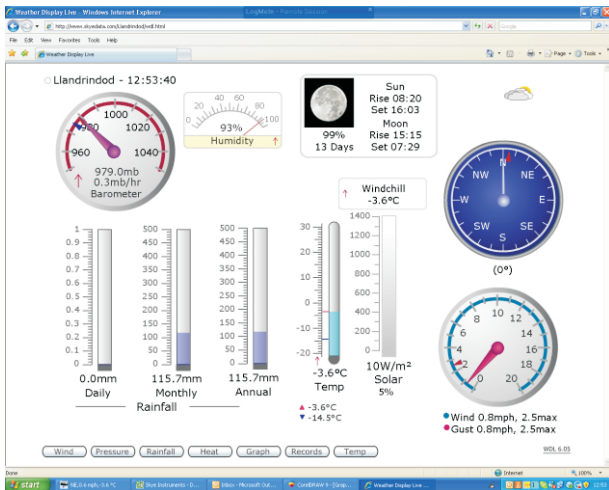

Live Display of Weather for DataHogs

Options Available:

Visual text display of current weather on your PC

Graphical representation of current weather conditions on your PC

Graphical representation of current weather conditions on your website

Updates every 10 seconds

Alarm functions

Email of data

Low cost

On-line forums

FEATURES

Skye is pleased to announce a collaboration with Weather Display, who have incorporated a configuration for the DataHog in their very popular 'weather station software'. The software is available as a download from their website www.weather-display.com. You will also need to purchase a very inexpensive utility from Skye for the Weather Display software to run. The Skye utility 'grabs' a data string every 10 seconds & creates a file for weather display to capture.

The Weather Display Software has a wealth of features, and there is also the possibility of purchasing an 'add-on' for 'live display' on your website.

ORDERING INFORMATION

SKLD 960 DHSU

Software utility for capturing & displaying current data from a DataHog